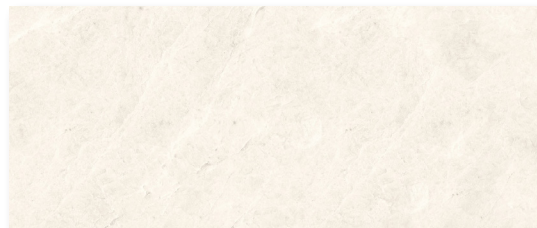

CRYSTAL

PORCELAIN & CERAMIC TILE

Technical Data

Thickness	8 mm & 9 mm
Frost Resistant	Yes
Finish	Matte & Glossy
Application	Interior/Exterior
Shade Variation	V2
Slip Resistant	R10
DCOF	>0.42

Lead Time

In Stock/Quick Ship

Sizes

3"x10"

10"x30"

12"x24"

2"x2"
Mosaic

3"x10"
Bullnose

COLORS

White

PACKING INFORMATION

Size	Finish	Thickness	SF per Box	SF per Pallet	Pieces per Box
3"x10"	Glossy	8 mm	8.8802261	799.22035	44
10"x30"	Glossy	9 mm	14.1276324	593.360562	7
10"x30" Deco	Glossy	9 mm	14.1276324	N/A	7
12"x24"	Matte	8 mm	13.56253	542.5011	7
2"x2" Mosaic	Matte	8 mm	13.56253	N/A	9
3"x10" Bullnose	Glossy	8 mm	N/A	N/A	44